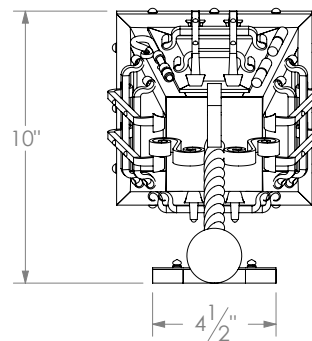

ISOMETRIC VIEW

CST 3451 SC

A

Exterior Sconce Based On Picture

| | |
|-------------|---------------------------|
| WEIGHT: | 10 lbs |
| CANOPY: | Custom |
| CHAIN: | N/A |
| SHADE: | N/A |
| LENS: | Seeded Glass |
| NO. LIGHTS: | 1 |
| BASE: | Medium (Simple Porcelain) |
| FINISH: | Natural Black |
| ENGINEERED: | EER |

31/03/2020

FRONT VIEW

SIDE VIEW

BOTTOM VIEW

ISOMETRIC VIEW

CST 3451 SC A