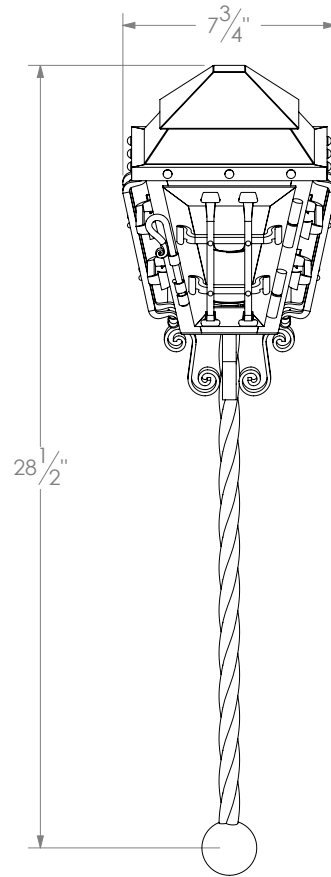

ISOMETRIC VIEW

CST 3451 SC

A

Exterior Sconce Based On Picture

| | |
|-------------|---------------------------|
| WEIGHT: | 10 lbs |
| CANOPY: | Custom |
| CHAIN: | N/A |
| SHADE: | N/A |
| LENS: | Seeded Glass |
| NO. LIGHTS: | 1 |
| BASE: | Medium (Simple Porcelain) |
| FINISH: | Natural Black |
| ENGINEERED: | EER |

31/03/2020

FRONT VIEW

SIDE VIEW

BOTTOM VIEW

ISOMETRIC VIEW

CST 3451 SC A