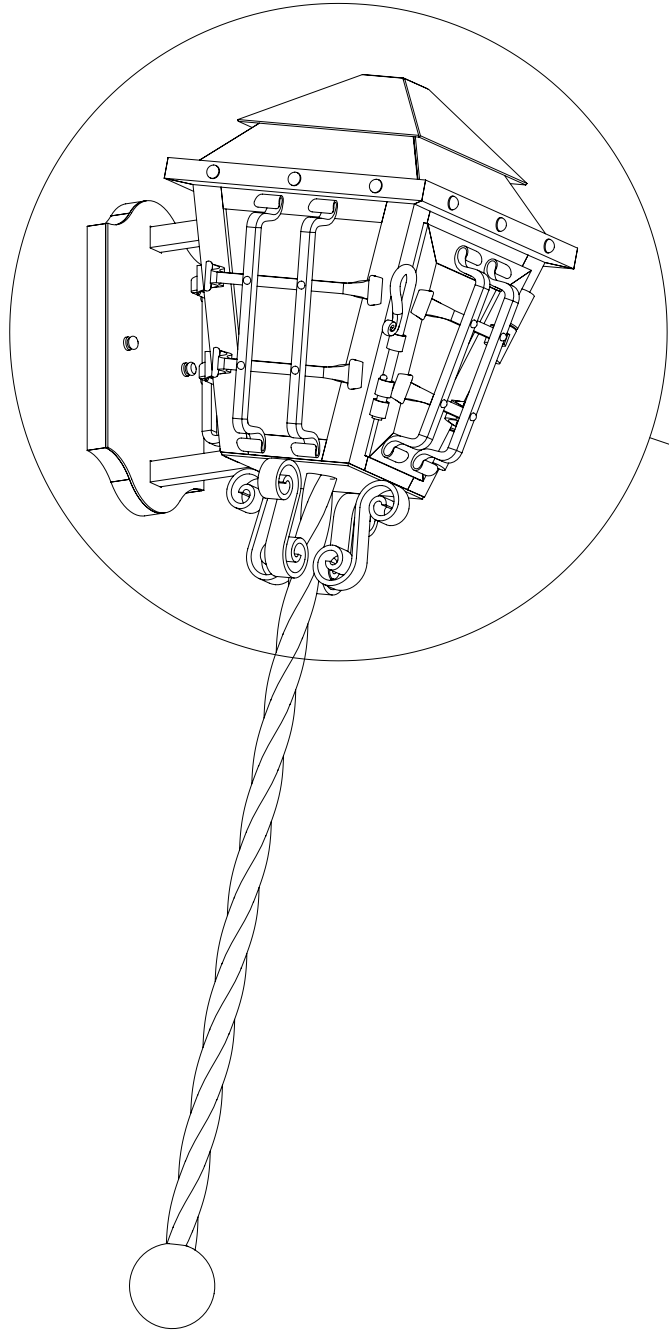

ISOMETRIC VIEW

CST 3451 SC

A

Exterior Sconce Based On Picture

| | |
|-------------|---------------------------|
| WEIGHT: | 10 lbs |
| CANOPY: | Custom |
| CHAIN: | N/A |
| SHADE: | N/A |
| LENS: | Seeded Glass |
| NO. LIGHTS: | 1 |
| BASE: | Medium (Simple Porcelain) |
| FINISH: | Natural Black |
| ENGINEERED: | EER |

31/03/2020

FRONT VIEW

SIDE VIEW

BOTTOM VIEW

ISOMETRIC VIEW

CST 3451 SC A