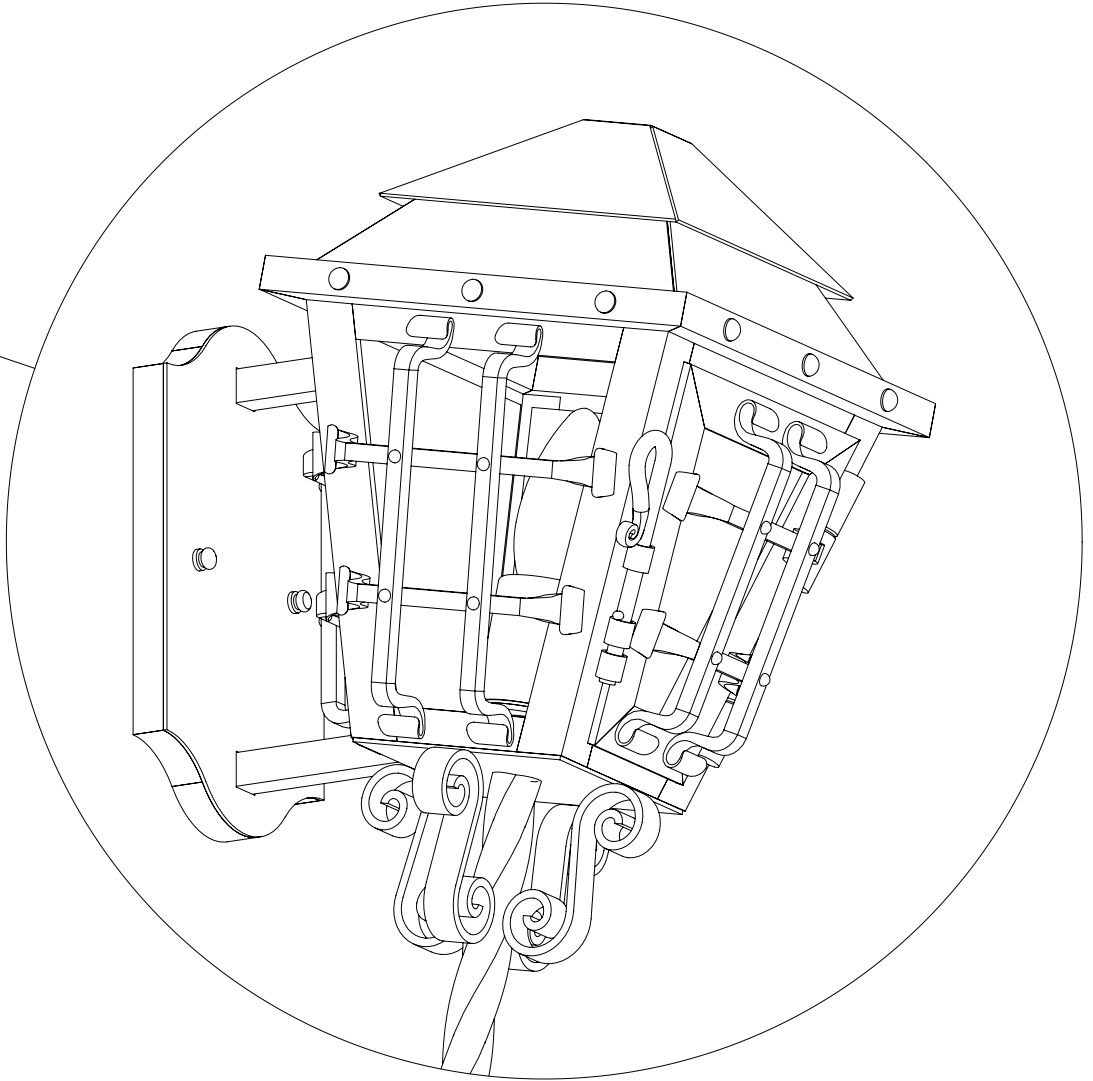

ISOMETRIC VIEW

CST 3451 SC

A

Exterior Sconce Based On Picture

| | |
|-------------|---------------------------|
| WEIGHT: | 10 lbs |
| CANOPY: | Custom |
| CHAIN: | N/A |
| SHADE: | N/A |
| LENS: | Seeded Glass |
| NO. LIGHTS: | 1 |
| BASE: | Medium (Simple Porcelain) |
| FINISH: | Natural Black |
| ENGINEERED: | EER |

31/03/2020

FRONT VIEW

SIDE VIEW

BOTTOM VIEW

ISOMETRIC VIEW

CST 3451 SC A