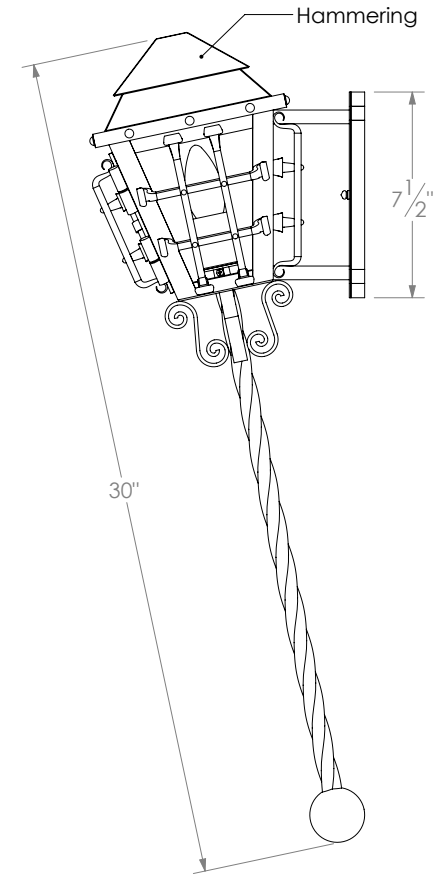

ISOMETRIC VIEW

CST 3451 SC

A

Exterior Sconce Based On Picture

| | |
|-------------|---------------------------|
| WEIGHT: | 10 lbs |
| CANOPY: | Custom |
| CHAIN: | N/A |
| SHADE: | N/A |
| LENS: | Seeded Glass |
| NO. LIGHTS: | 1 |
| BASE: | Medium (Simple Porcelain) |
| FINISH: | Natural Black |
| ENGINEERED: | EER |

31/03/2020

FRONT VIEW

SIDE VIEW

BOTTOM VIEW

ISOMETRIC VIEW

CST 3451 SC A